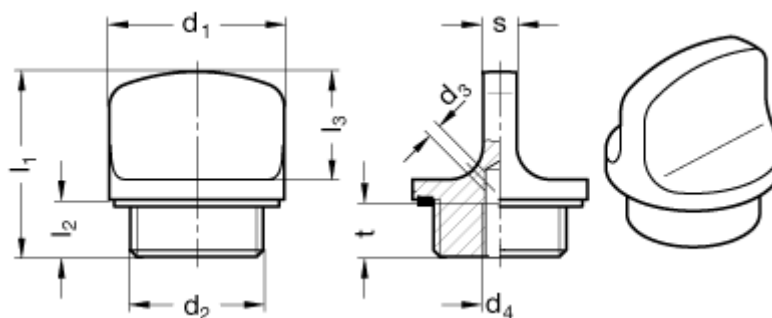

Data Sheet

Article number: 201132515

Description: E+G Threaded plug temperatur up to 200C
GN 442-26-M20x1,5-1-BL

Measures

$d_1 = 26$

$d_2 = M 20 \times 1,5$

$d_3 = 2$

$d_4 = M 5$

$l_1 = 27,5$

$l_2 = 8,5$

$l_3 = 16$

$s = \text{jan-00}$

$t = 8$